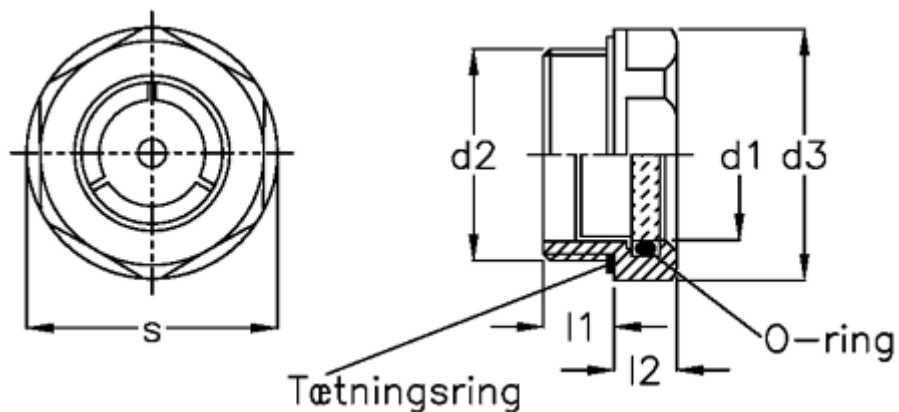

# Data Sheet

Article number: 2074332G114BS

Description: E+G Oil level sight glass GN 743-32-G1 1/4-BS

## Measures

d1	= 32
d2	= G1 1/4
d3	= 50
l1	= 12
l2	= 9
Max pressure	= -
Max vacuum mbar	= -
s	= 46